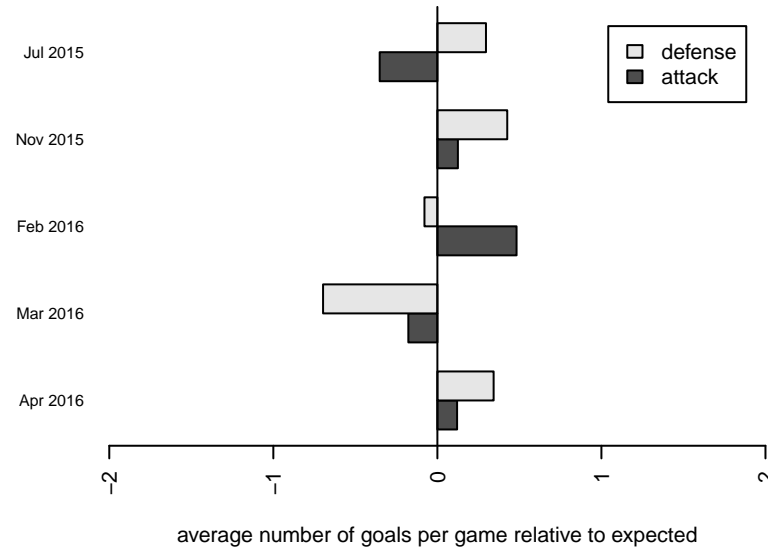

Performance relative to 13 month average