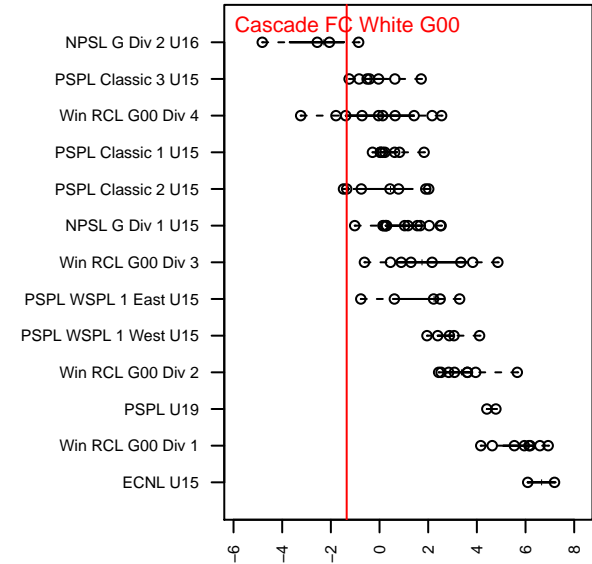

Cascade FC White G00

Cascade FC
 Snoqualmie, WA
 G00 total strength=988
 attack=1.94 defense=1.89
 fall league = PSPL Classic 2 U15

alt names used:
 Cascade FC G00 White
 CASCADE FC G00 WHITE (WA)
 Cascade FC G00 White
 Cascade FC G00 White
 CASCADE FC G00 WHITE (WA)

Venues played:
 2015 Crossfire Select GU15 Silver
 2015 WA Rush Cup GU15 Silver U15
 2015 Cranberry Cup U15
 2015 PSPL Classic 2 U15
 2015 WA Cup GU15 Bronze U15

Cascade FC White G00
 Dots are actual minus expected GF (blue circles) and GA (red triangles).
 Blue line is smoothed change in attack strength. Red is smoothed change in defense strength.

**attack and defense variance (black dot)
relative to other teams
and top 10 in region**

**attack and defense rating
relative to others at age
and all opponents in last 13 months**

Performance relative to 13 month average