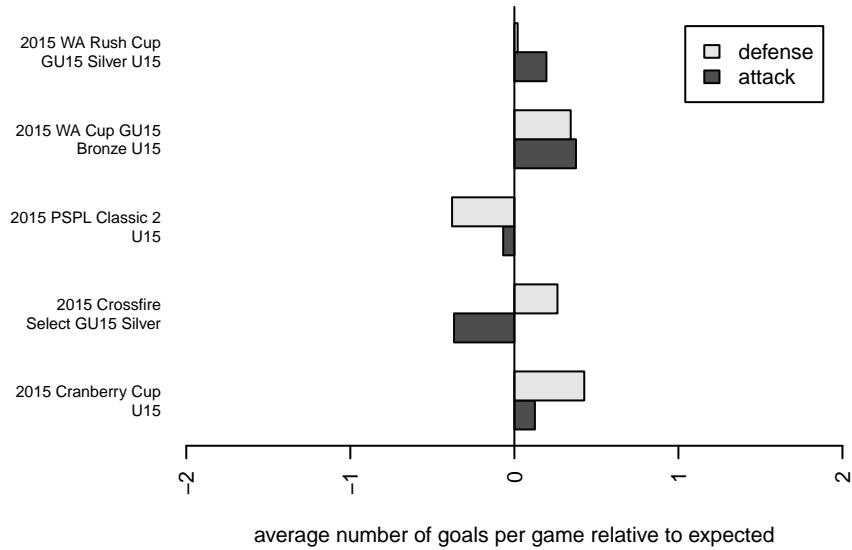

Cascade FC White G00

Cascade FC
 Snoqualmie, WA
 G00 total strength=988
 attack=1.94 defense=1.89
 fall league = PSPL Classic 2 U15

alt names used:
 Cascade FC G00 White
 CASCADE FC G00 WHITE (WA)
 Cascade FC G00 White
 Cascade FC G00 White
 CASCADE FC G00 WHITE (WA)

Venues played:
 2015 Crossfire Select GU15 Silver
 2015 WA Rush Cup GU15 Silver U15
 2015 Cranberry Cup U15
 2015 PSPL Classic 2 U15
 2015 WA Cup GU15 Bronze U15

Cascade FC White G00
 Dots are actual minus expected GF (blue circles) and GA (red triangles).
 Blue line is smoothed change in attack strength. Red is smoothed change in defense strength.

**attack and defense variance (black dot)
relative to other teams
and top 10 in region**

**attack and defense rating
relative to others at age
and all opponents in last 13 months**

Performance relative to 13 month average