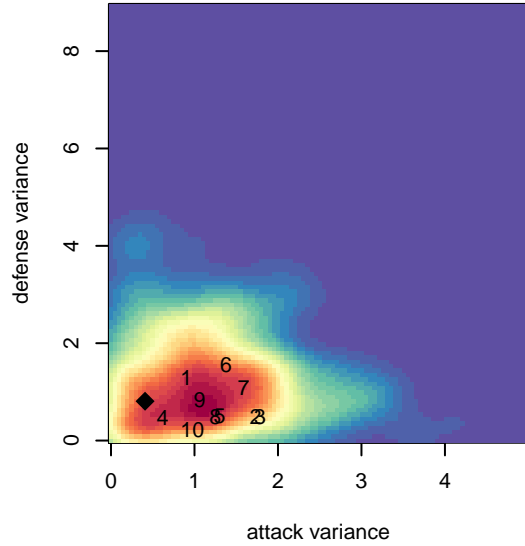

Cascade FC White G00

Cascade FC
 Snoqualmie, WA
 G00 total strength=988
 attack=1.94 defense=1.89
 fall league = PSPL Classic 2 U15

alt names used:
 Cascade FC G00 White
 CASCADE FC G00 WHITE (WA)
 Cascade FC G00 White
 Cascade FC G00 White
 CASCADE FC G00 WHITE (WA)

Venues played:
 2015 Crossfire Select GU15 Silver
 2015 WA Rush Cup GU15 Silver U15
 2015 Cranberry Cup U15
 2015 PSPL Classic 2 U15
 2015 WA Cup GU15 Bronze U15

Cascade FC White G00
 Dots are actual minus expected GF (blue circles) and GA (red triangles).
 Blue line is smoothed change in attack strength. Red is smoothed change in defense strength.

**attack and defense variance (black dot)
relative to other teams
and top 10 in region**

**attack and defense rating
relative to others at age
and all opponents in last 13 months**

Performance relative to 13 month average